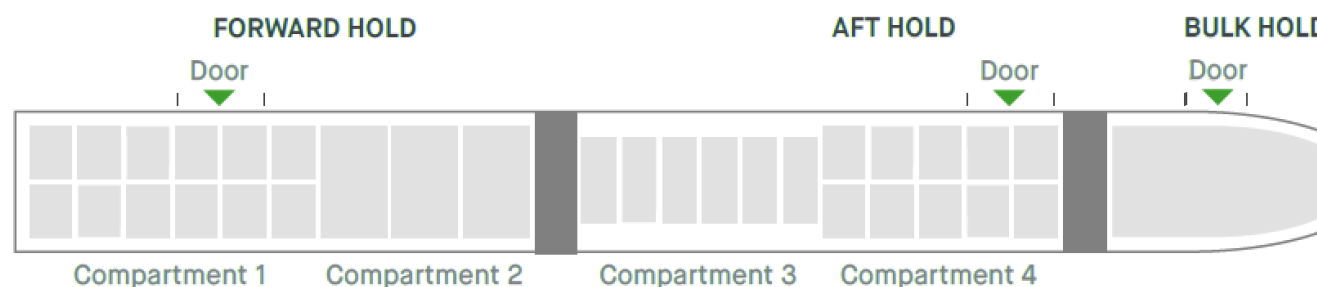

Airbus 380-800 (HD)

CARGO VOLUME

88m³ (HD)
90m³ (LD)

CARGO TONNAGE

~17,000kg (HD)
18,000kg (LD)

The Airbus 380-800 (HD) is capable of carrying approximately 8,000kgs of cargo in addition to a full passenger load.

STANDARD ULD CONFIGURATION*

Combination of 6 × LD 36 or PMC & 22 × AKE

Forward hold	Combination of 3 × LD36 or PMC & 12 × AKE
AFT hold	3 × LD36 or PMC & 10 × AKE
Bulk hold	Cargo volume 14m ³

DOOR SIZES

Forward hold (1&2)	102" × 64"
AFT hold (3&4)	67" × 64"
Bulk hold	33.2" × 44"
Max permitted height	64"