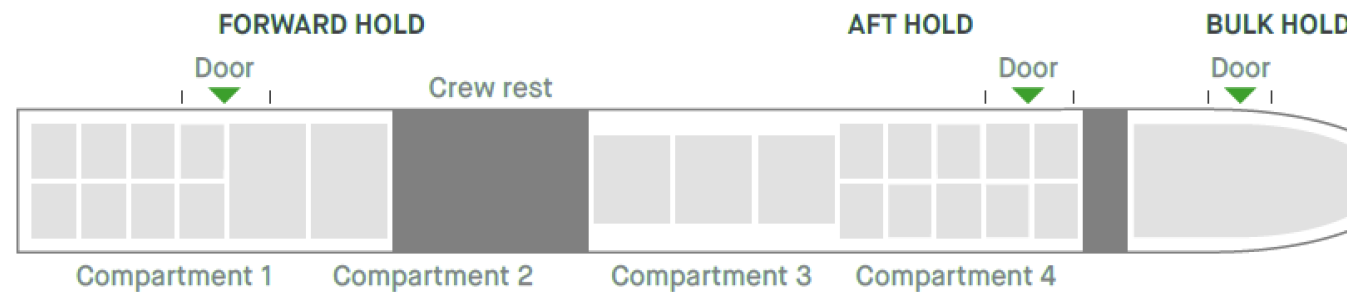

Airbus 380-800 (QT)

CARGO VOLUME

~90m³

CARGO TONNAGE

~15,000kg

The Airbus 380-800 (QT) is capable of carrying approximately 11,000 - 15,000kgs of cargo in addition to a full passenger load.

STANDARD ULD CONFIGURATION*

Forward hold	Combination of 1 × LD36 or PMC & 12 × AKE
AFT hold	16 × AKE
Bulk hold	Cargo volume 14m ³

DOOR SIZES

Forward hold (1&2)	102" × 64"
AFT hold (3&4)	102" × 64"
Bulk hold	36" × 45"
Max permitted height	64"